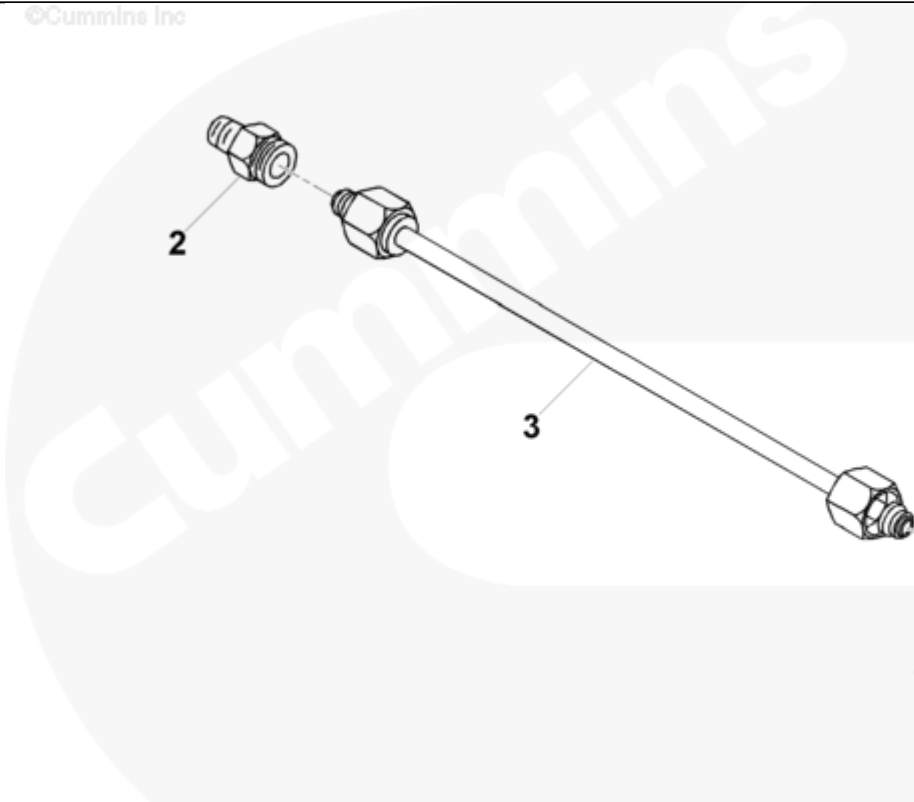

Parts Catalog - Option Detail

Electronic Parts Catalog - Option Detail				
Option	Group	Graphic	Film Card	Date
FE9802-01	05.01.5	fe950gu	T	15-OCT-95
Engines	4B3.9, 6A3.4, 6B5.9, B GAS INTERNATIONAL CM556, B4.5, B4.5 CM2350 B129B, B4.5 CM2350 B146C, B4.5 CM2350 B147B, B4.5 RGT, B4.5S, B5.9 G, B5.9 GAS PLUS CM556, B5.9 LPG, B5.9 LPG PLUS CM556, B6.7 CM2350 B121B, B6.7 CM2350 B135B, B6.7 CM2350 B136C, B6.7 CM2350 B148B, B6.7 G CMOH6.0 B125, B6.7N CM2380 B150B, B6.7S, F3.8 CM2350 F120B, F3.8 CM2350 F128C, F3.8 CM2350 F132B, F3.8 F102, G3.9, G5.9, G5.9 CM558, ISB (CHRYSLER), ISB CM2150, ISB CM2150 E, ISB CM550, ISB CM850, ISB/ISD4.5 CM2150 B119, ISB/ISD4.5 CM2150 SN, ISB/ISD6.7 CM2150 B120, ISB/ISD6.7 CM2150 SN, ISB/ISD6.7 CM2880 B126, ISB3.9 CM2220 B107, ISB4.5 CM2150, ISB5.9G CM2180, ISB6.7 2010 DCX PICKUP, ISB6.7 2013 DCX CHASSIS CAB, ISB6.7 CM2150 SQ, ISB6.7 CM2250, ISB6.7 CM2350 B101, ISB6.7 CM2350 B103, ISB6.7 CM2350 B142, ISB6.7 CM2670 B153B, ISB6.7 G CM2180 B118, ISBE CM2150, ISBE CM800, ISBE2/ISBE3 CM850, ISBE4 CM850, ISD4.5 CM2150, ISD6.7 CM2880 D101, ISF2.8 CM2220, ISF2.8 CM2220 AN, ISF2.8 CM2220 EC, ISF2.8 CM2220 ECF2, ISF2.8 CM2220 F101, ISF2.8 CM2220 F117, ISF2.8 CM2220 F122, ISF2.8 CM2220 F126, ISF2.8 CM2220 F129, ISF2.8 CM2220 IAN, ISF3.8 CM2220, ISF3.8 CM2220 AN, ISF3.8 CM2220 F103, ISF3.8 CM2220 F110, ISF3.8 CM2220 F116, ISF3.8 CM2220 F134B, ISF3.8 CM2220 IAN, ISF3.8 CM2350 F109, ISF4.5 CM2220 F123, ISG11 CM2880 G106, ISG11 CM2880 G108, ISG12 CM2880 G107, ISG12 CM2880 G109, ISG12 G CMOH6.0 G111, QSB3.9 30 CM550, QSB3.9 CM2880 B138, QSB4.5 30 CM550, QSB4.5 CM2150 B108, QSB4.5 CM2250 B131, QSB4.5 CM2250 EC, QSB4.5 CM2350 B106, QSB4.5 CM2350 B122			

©Cummins Inc

fe950gu

[SMALL](#) | [MEDIUM](#) | [LARGE](#)

Cart	Ref No	Part Number	Part Description	Required	Remarks
View My Cart					
		FE9802-01	Air Fuel Control Plumbing		Air Fuel Control Plumbing...(More)